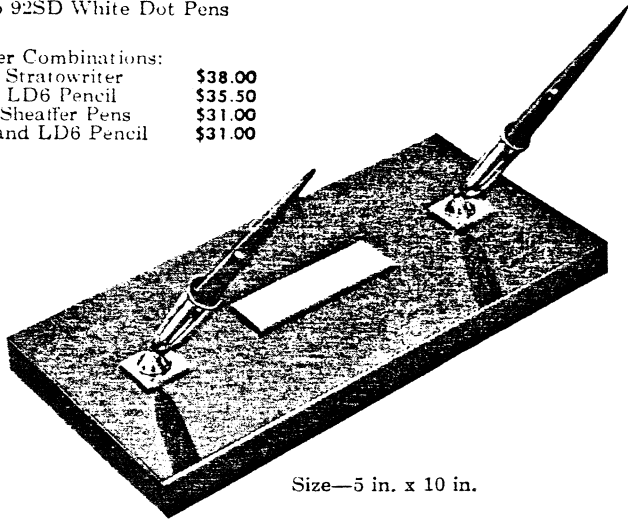

Special Line...

CODE

92SD-Black Touchdown "White Dot" Pen
B92SD-Brown Touchdown "White Dot" Pen
55D-Black Lever-fill Pen (conventional nib)

B55D-Brown Lever-fill Pen (conventional nib)
RL1D-Black Stratowriter Ballpoint
LD6-Black Pencil

W99J

Jet Crystal
With Two 92SD White Dot Pens
$40.00

With Other Combinations:
92SD and Stratowriter **$38.00**
92SD and LD6 Pencil **$35.50**
Two 55D Sheaffer Pens **$31.00**
55D Pen and LD6 Pencil **$31.00**

Size—5 in. x 10 in.

1-42B

With Two B92SD White Dot Pens
$42.50

With Other Combinations:
92SD and Stratowriter **$40.50**
92SD and LD6 Pencil **$38.00**
Two B55D Sheaffer Pens **$33.50**
55D Pen and LD6 Pencil **$33.50**